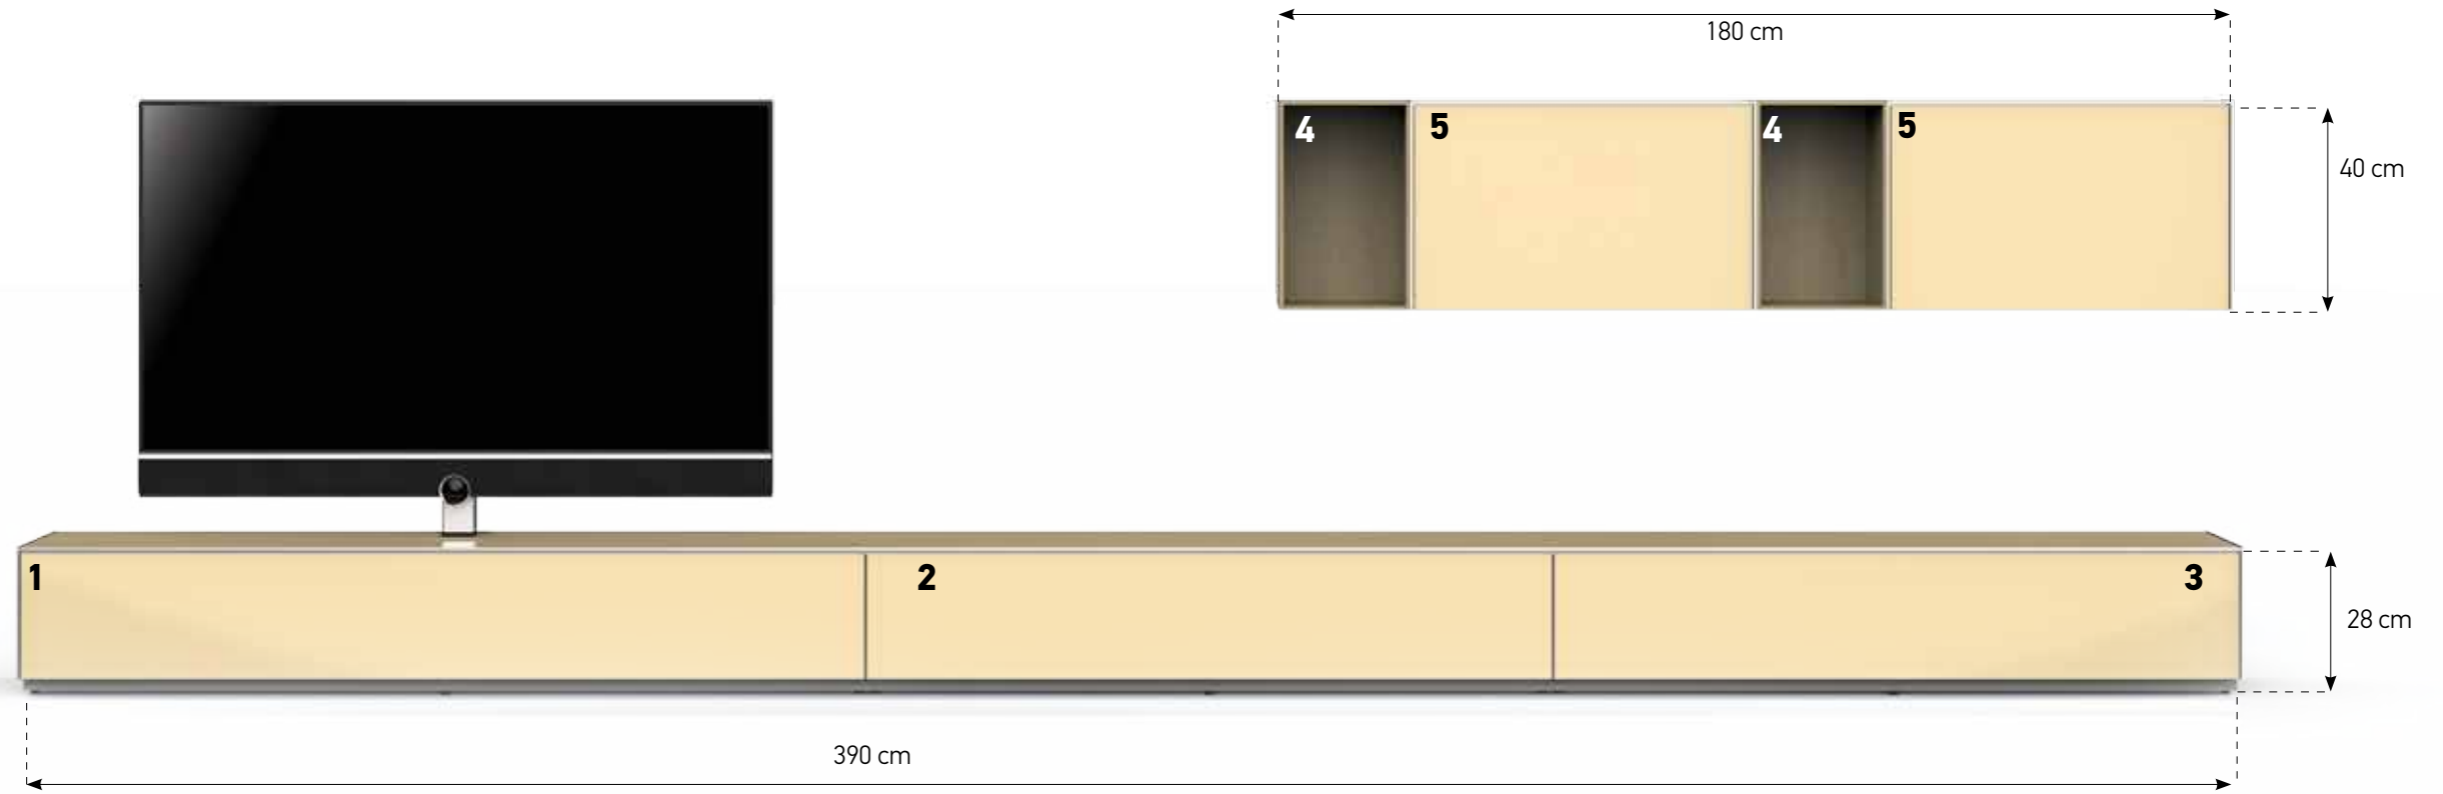

11.

- 1- EX16-F-SFR-SFR-2-B
- 2- EX17-F-SFR-SFR-2-D
- 3- EX17-D-SFR-SFR-2-C
- 4- OP40-OAK
- 5- ED50-F-SFR-SFR-A