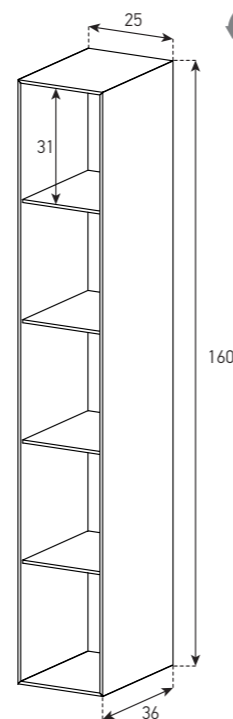

FLOOR CABINETS
160 x 40 CM (WITH HOLE)

160 x 40 CM (WITH HOLE & BRACKET)

FLOOR CABINETS
160 x 40 CM (WITHOUT HOLE)

160 x 25 CM (WITH HOLE)

160 x 25 CM (WITH HOLE & BRACKET)

160 x 25 CM (WITHOUT HOLE)

FLOOR CABINETS
130 x 40 CM (WITH HOLE)

ED 95-DR

WALL UNITS

Open cabinets can be hang either vertical or horizontal
40 x 100 CM

OP 70

25 x 100 CM

OP 75

65 X 40 CM

OP 50

40 x 130 CM

OP 80

25 x 130 CM

OP 85

40 X 40 CM

OP 45

40 x 160 CM

OP 90

25 x 160 CM

OP 95

WALL UNITS

65 X 25 CM

OP 55

25 X 40 CM

OP 40

SOUND TABLES