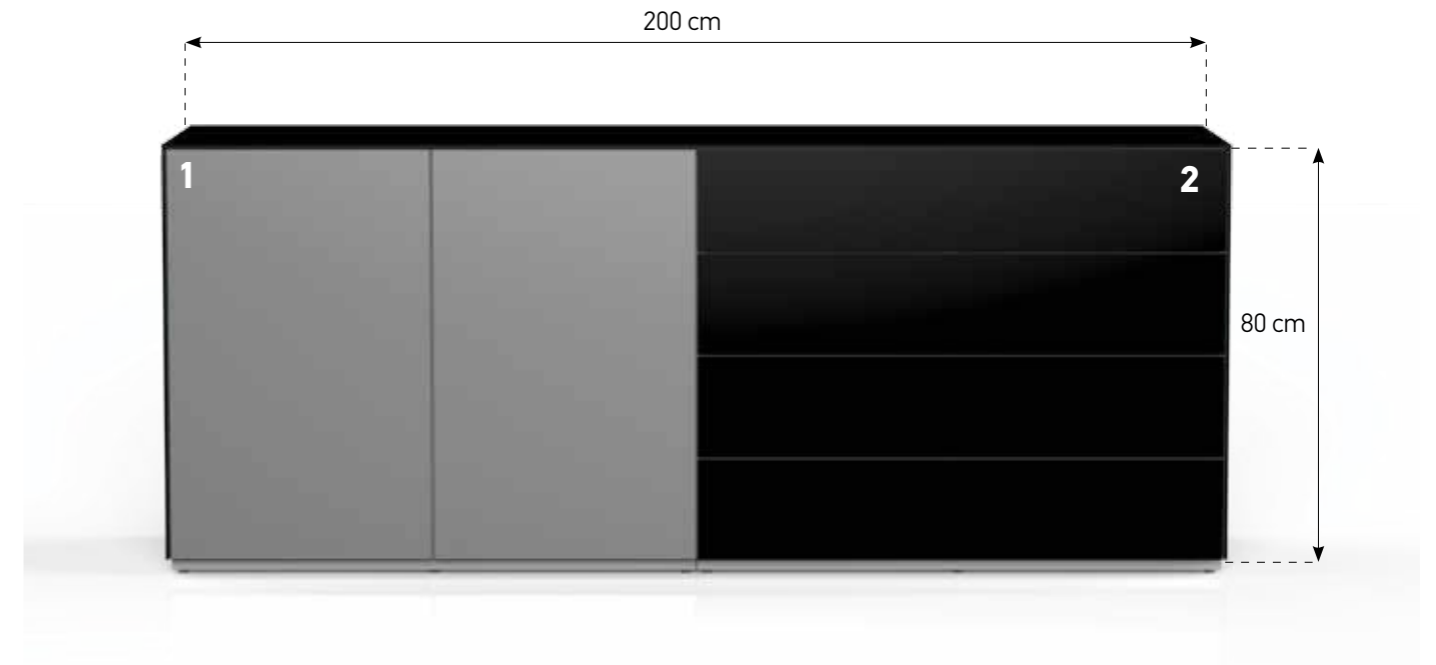

3.

- 1- SB 10083-GRP
- 2-SB 10082-BLK

4.

- 1-SB 6564-OAK-WHT
- 2-SB 6564-OAK-WHT
- 3-SB 6564-OAK-WHT
- 4-SB 6564-OAK-WHT