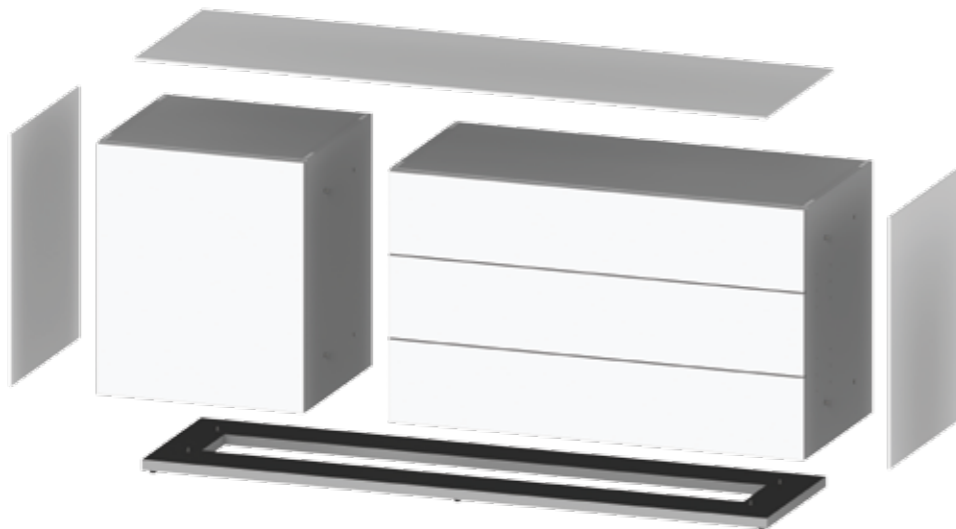

ROTATING MOUNT

Brushed anodised aluminium profile is used for TV mounting and provides rotating and an integrated cable management system.

CABLE MANAGEMENT

Cables are an essential part of your system, but you don't want to see them. Multiple and discrete horizontal and vertical cable channels make for easy access for cabling through shelves whilst keeping them out of sight within the cabinet.

The different boxes are put next to each other with a continuous delicate glass on top
Sideboard is available in both standing on wood base or a metal frame.

MODULAR CONSTRUCTION

CHOICE OF BASES

ADJUSTABLE LEVELLING FEET

DRAWER SLIDES FLAP DOORS & DOORS

High-quality flap mechanisms ensures soft opening and closing. Drawers incorporate high performance and luxury "push to open" mechanisms

COLOR VARIABLES

Finishes to match different tastes and needs. tempered glass colors and wood finishes, allow you to choose and compliment your style.