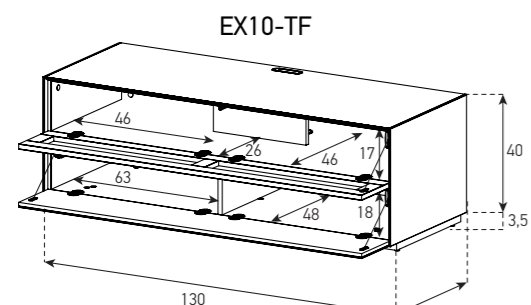

FLOOR CABINETS
160 x 40 CM (WITH HOLE)

160 x 40 CM (WITH HOLE & BRACKET)

FLOOR CABINETS
160 x 40 CM (WITHOUT HOLE)

160 x 25 CM (WITH HOLE)

160 x 25 CM (WITH HOLE & BRACKET)

160 x 25 CM (WITHOUT HOLE)

FLOOR CABINETS
130 x 40 CM (WITH HOLE)