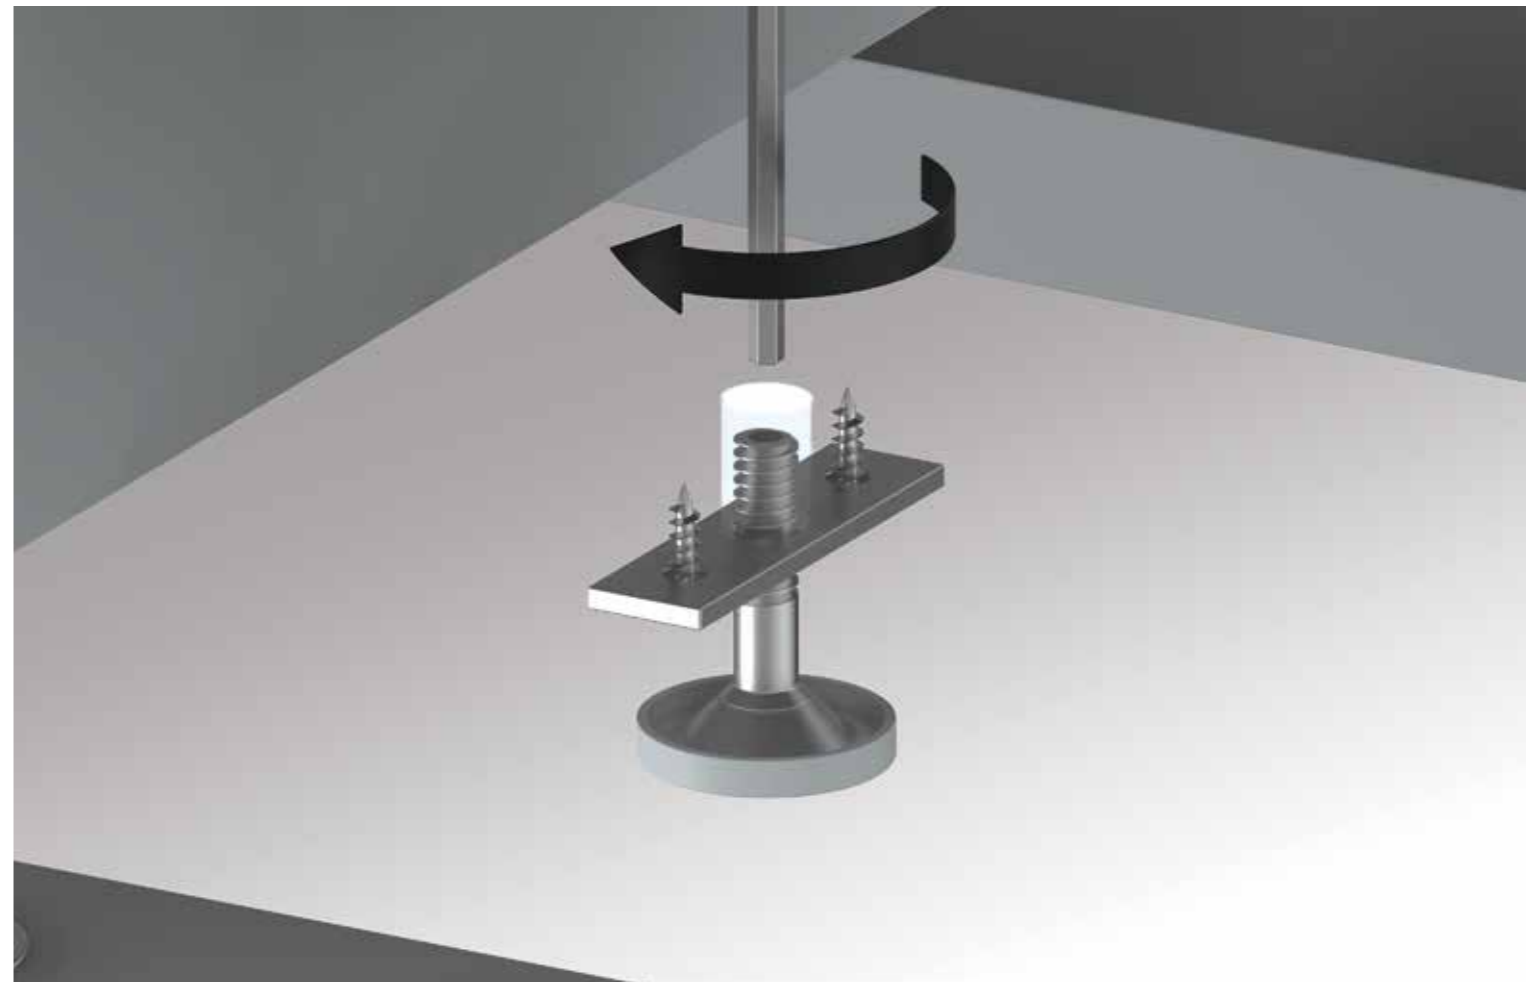

ROTATING MOUNT

Brushed anodised aluminium profile is used for TV mounting and provides rotating and an integrated cable management system.

CABLE MANAGEMENT

Cables are an essential part of your system, but you don't want to see them. Multiple and discrete horizontal and vertical cable channels make for easy access for cabling through shelves whilst keeping them out of sight within the cabinet.

The different boxes are put next to each other with a continuous delicate glass on top
Sideboard is available in both standing on wood base or a metal frame.

MODULAR CONSTRUCTION

CHOICE OF BASES

ADJUSTABLE LEVELLING FEET