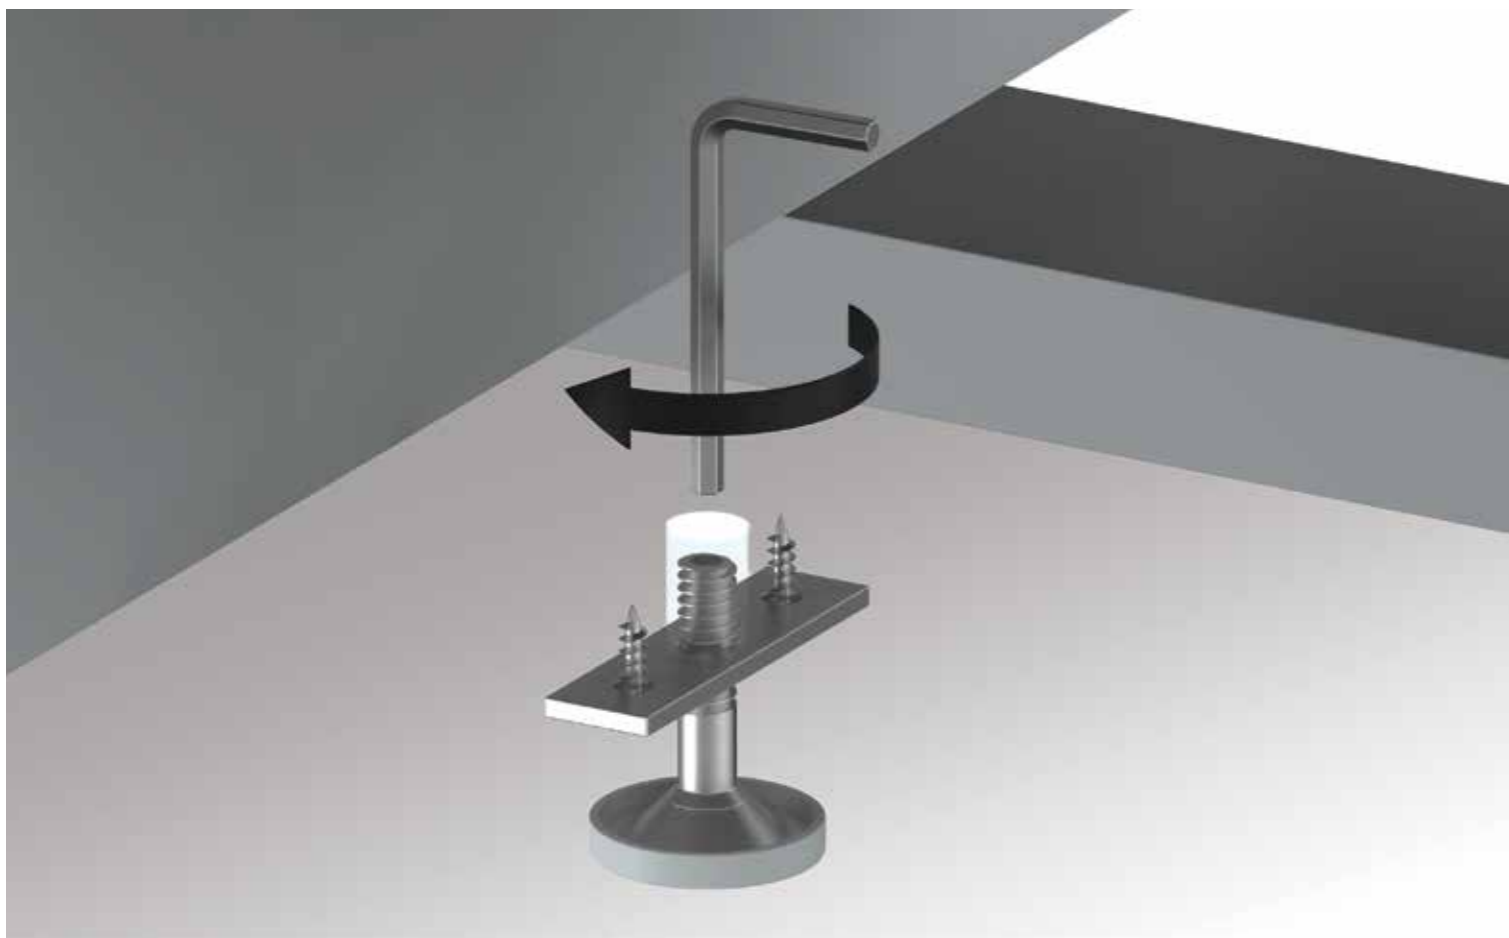

ADJUSTABLE LEVELLING FEET