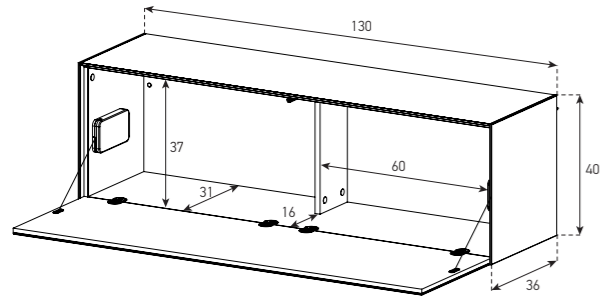

FLOOR CABINETS
130 x 40 CM (WITH HOLE & BRACKET)

FLOOR CABINETS
130 x 40 CM (WITHOUT HOLE)

FLOOR CABINETS
130 x 25 CM (WITH HOLE)

130 x 25 CM (WITH HOLE & BRACKET)

FLOOR CABINETS
130 x 25 CM (WITH HOLE)

65 x 40 CM

FOR TURN TABLE

FOR MOBILE DEVICE

FLOOR CABINETS
65 x 25 CM

160 x 25 CM

WALL UNITS
160 x 40 CM

WALL UNITS
130 x 40 CM

ED 60-F

ED 60-TS