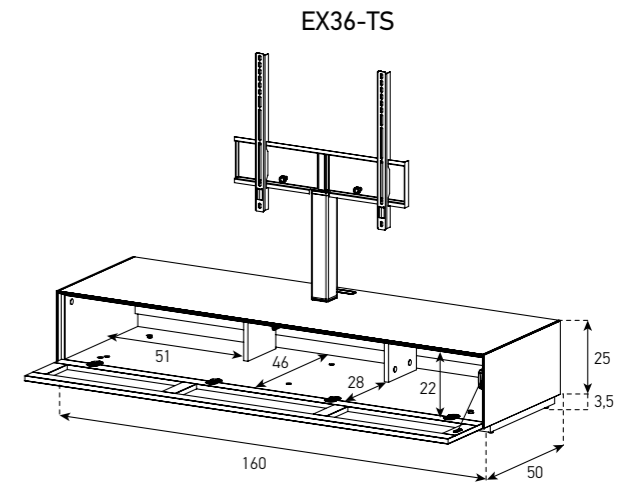

FLOOR CABINETS
160 x 40 CM (WITH HOLE)

160 x 40 CM (WITH HOLE & BRACKET)

FLOOR CABINETS
160 x 40 CM (WITHOUT HOLE)

160 x 25 CM (WITH HOLE)

160 x 25 CM (WITH HOLE & BRACKET)

160 x 25 CM (WITHOUT HOLE)

FLOOR CABINETS
130 x 40 CM (WITH HOLE)