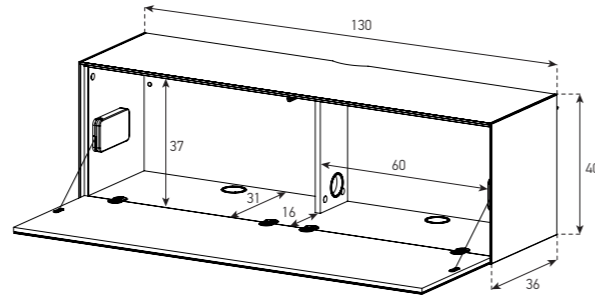

ED 61-F (WITH CABLE MANAGEMENT)