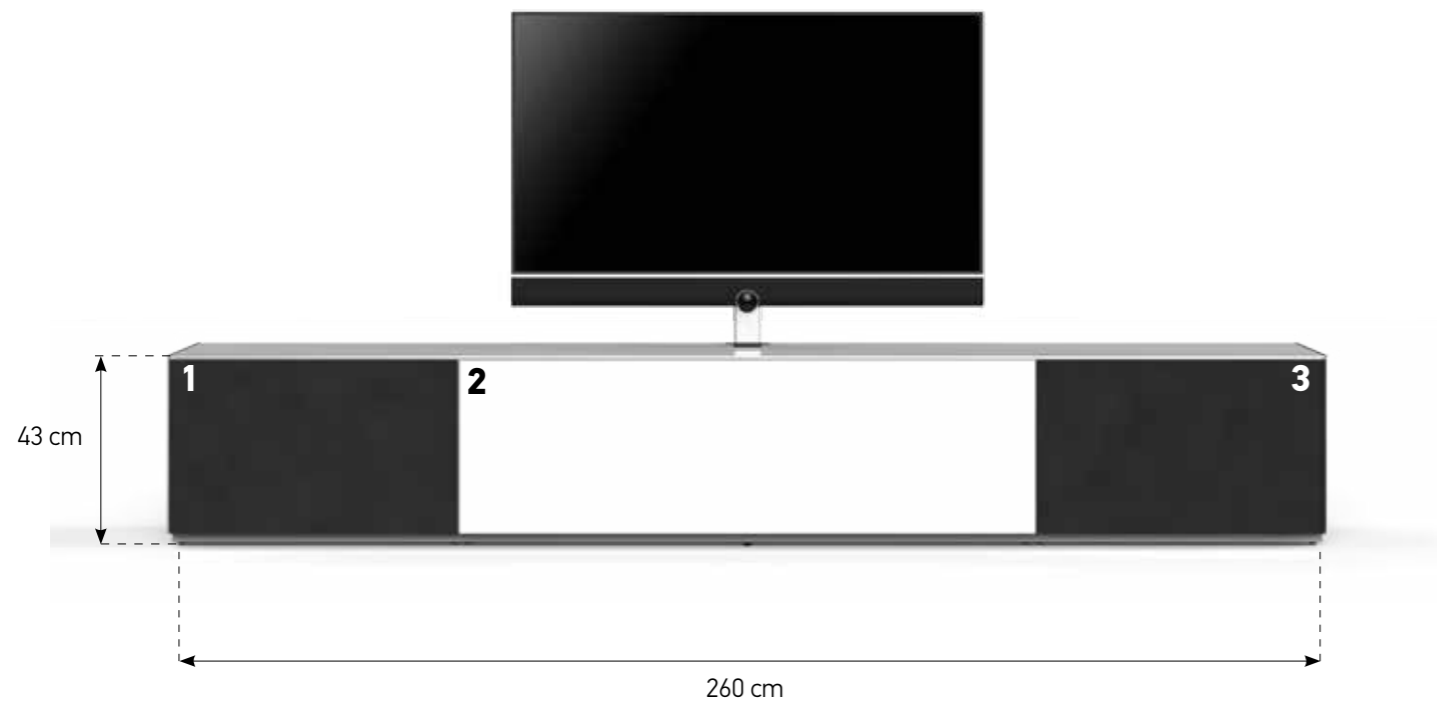

SAMPLE COMBINATIONS

1.

- 1- EX20-TS-WHT-BLK-2-B
- 2- EX11-F-WHT-WHT-2-D
- 3- EX20-TS-WHT-BLK-2-C