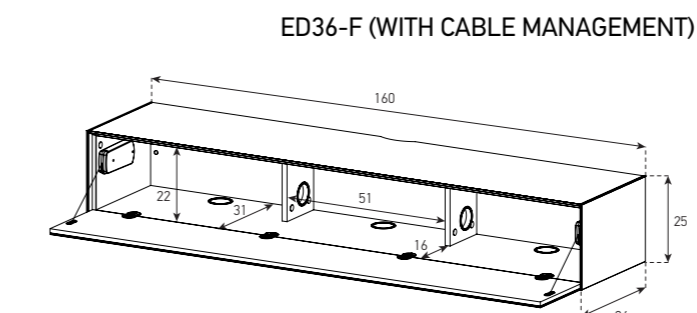

FOR TURN TABLE

FOR MOBILE DEVICE

FLOOR CABINETS
65 x 25 CM

160 x 25 CM

WALL UNITS
160 x 40 CM

WALL UNITS
130 x 40 CM

ED 60-F

ED 60-TS