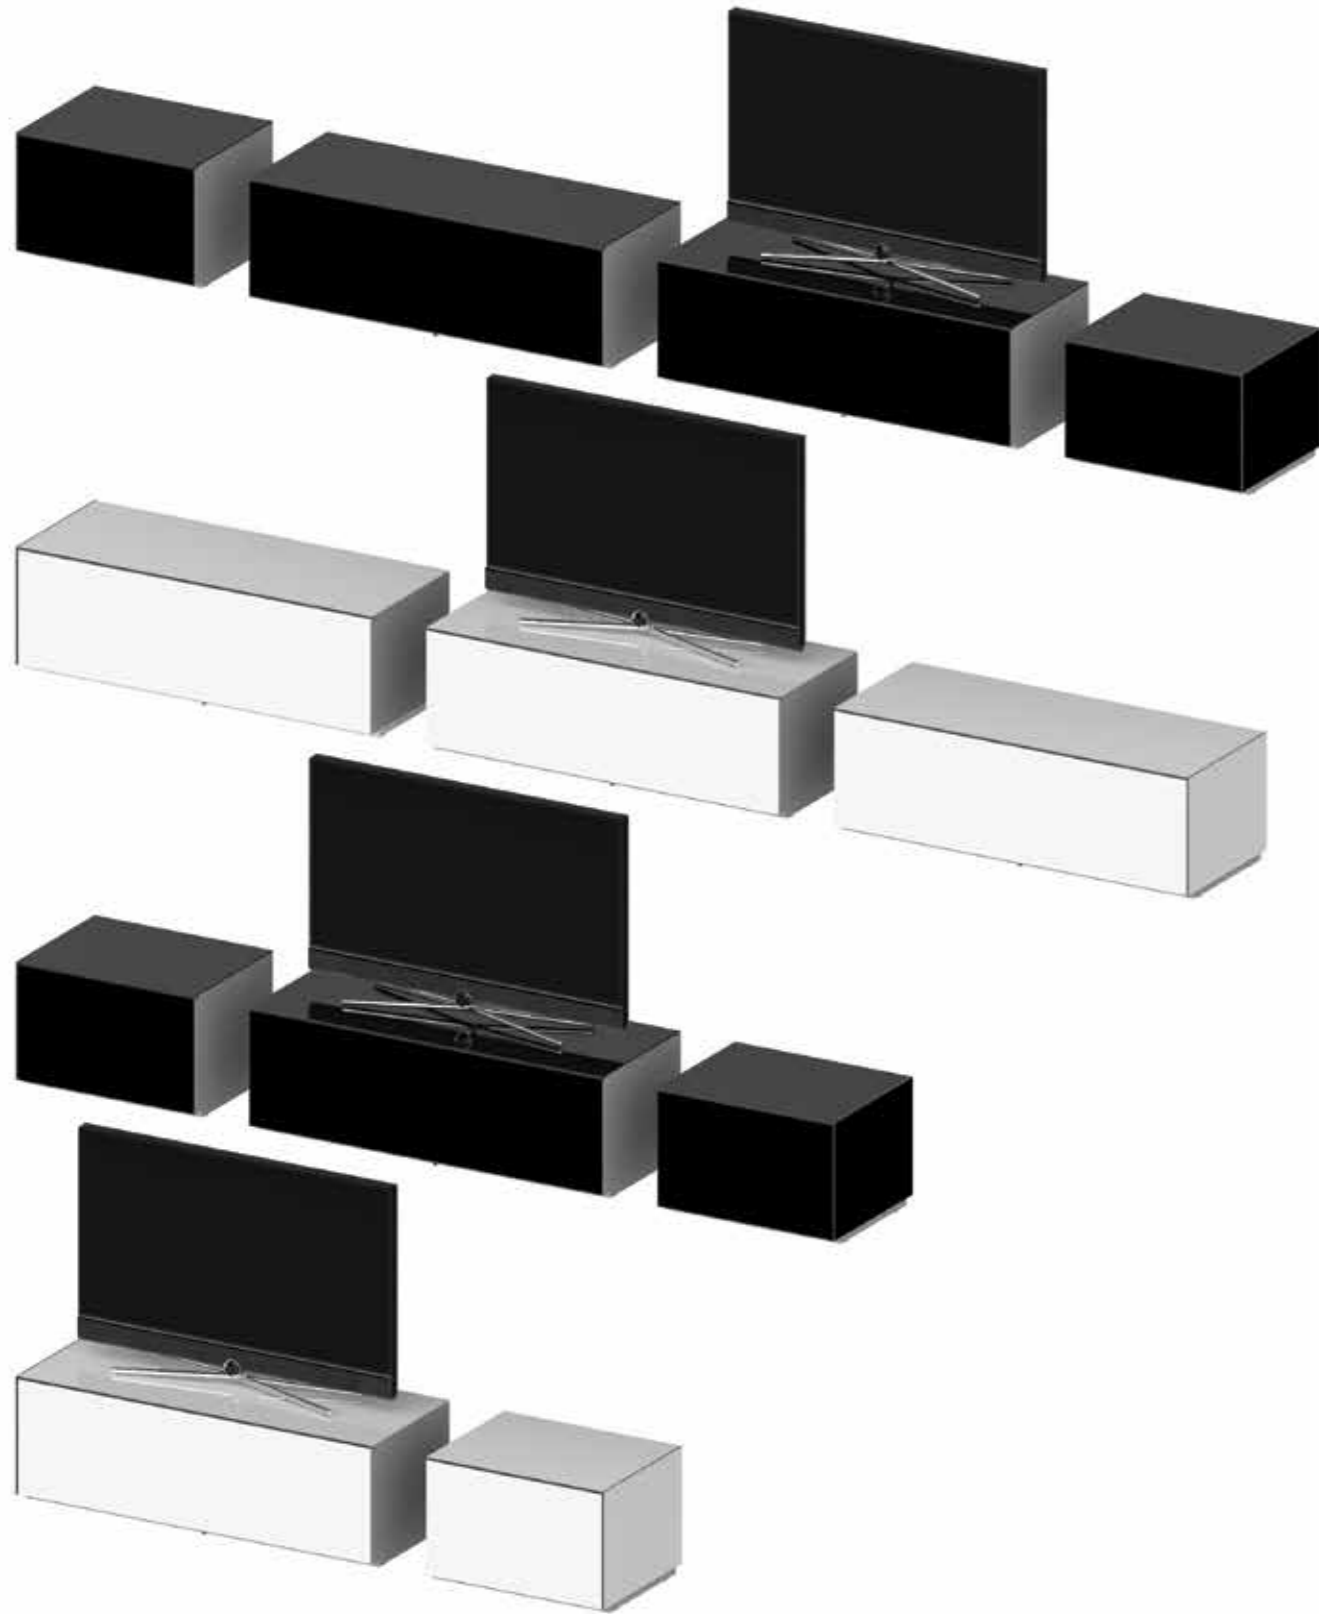

DRAWER SLIDES & FLAP DOORS

High-quality flap mechanisms ensures soft opening and closing. Drawers incorporate high performance and luxury "push to open" mechanisms

MODULAR CONSTRUCTION

Modular design for exceptional freedom to meet your personal requirements. Modular construction allows you to arrange cabinets as you require, floor standing, attached to your walls, or both, you decide. A system of specialist furniture that combines elegance, technical performance and perfection.