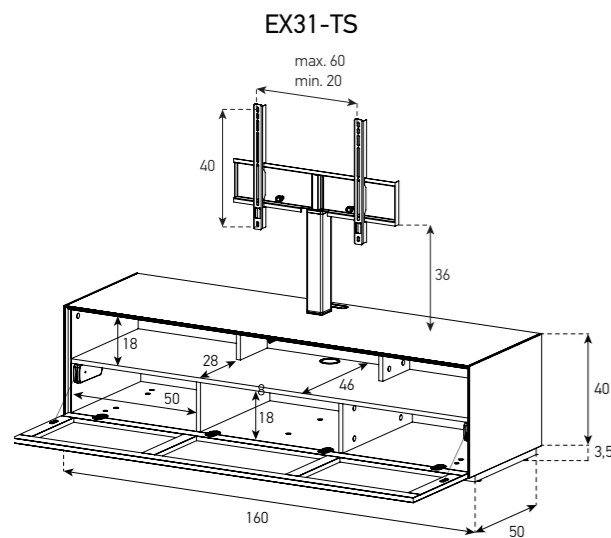

FLOOR CABINETS
160 x 40 CM (WITH HOLE)

160 x 40 CM (WITH HOLE & BRACKET)

FLOOR CABINETS
160 x 40 CM (WITHOUT HOLE)

160 x 25 CM (WITH HOLE)

160 x 25 CM (WITH HOLE & BRACKET)

160 x 25 CM (WITHOUT HOLE)

FLOOR CABINETS
130 x 40 CM (WITH HOLE)