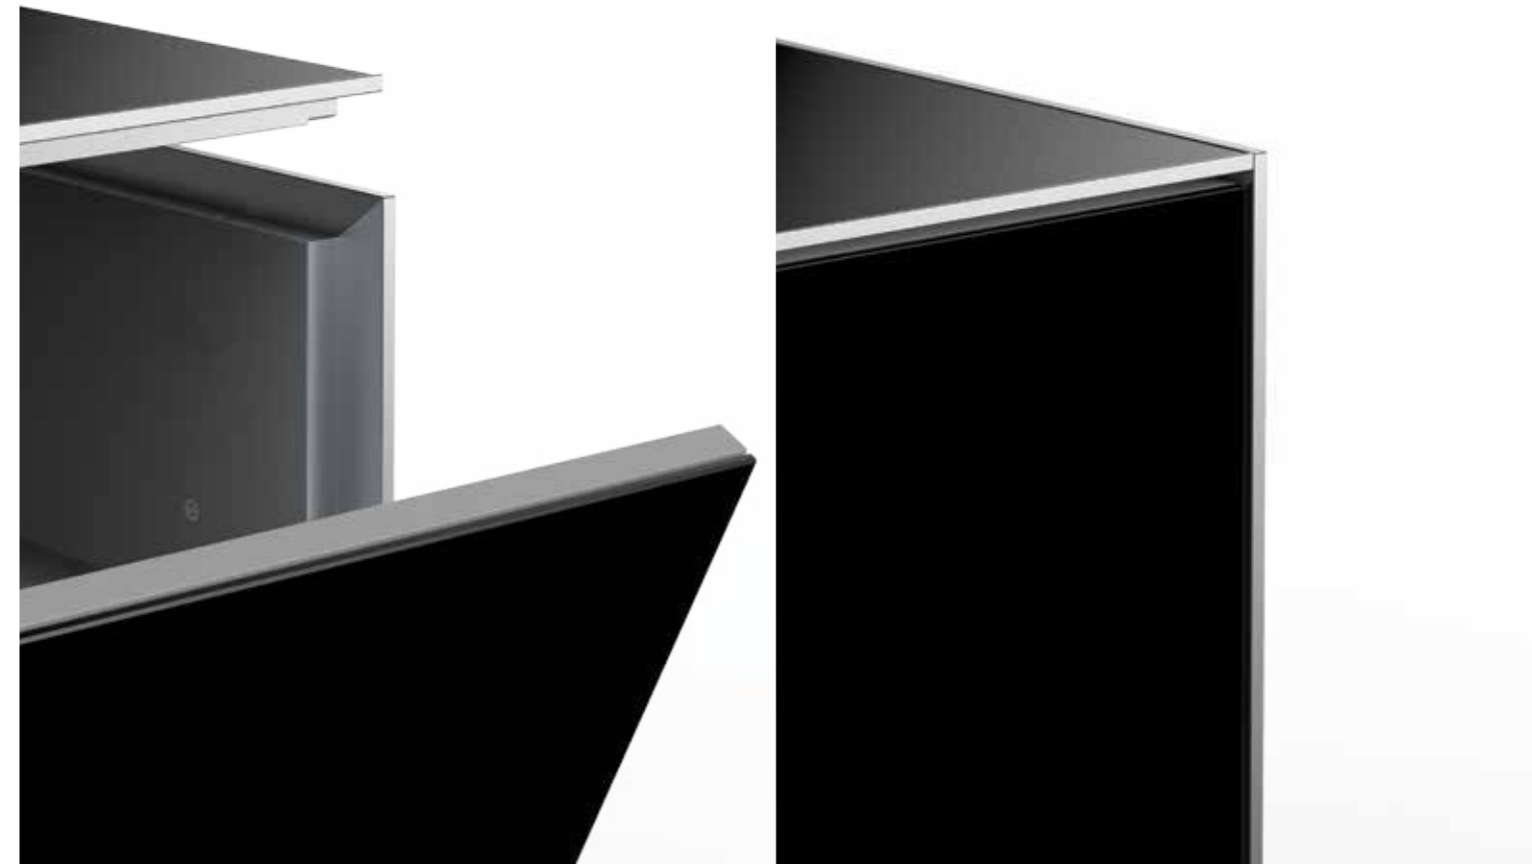

ADJUSTABLE LEVELLING FEET