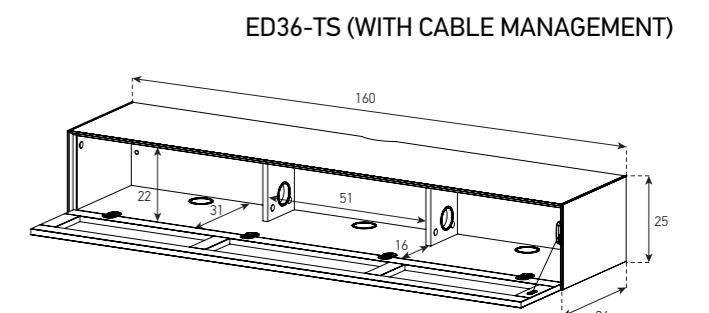

FOR TURN TABLE

FOR MOBILE DEVICE

FLOOR CABINETS
65 x 25 CM

160 x 25 CM

WALL UNITS
160 x 40 CM

WALL UNITS
130 x 40 CM

ED 60-F

ED 60-TS