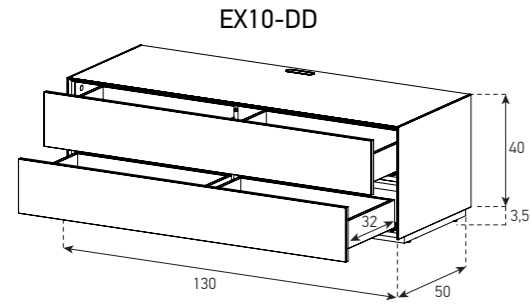

FLOOR CABINETS
160 x 40 CM (WITH HOLE)

160 x 40 CM (WITH HOLE & BRACKET)

FLOOR CABINETS
160 x 40 CM (WITHOUT HOLE)

160 x 25 CM (WITH HOLE)

160 x 25 CM (WITH HOLE & BRACKET)

160 x 25 CM (WITHOUT HOLE)

FLOOR CABINETS
130 x 40 CM (WITH HOLE)