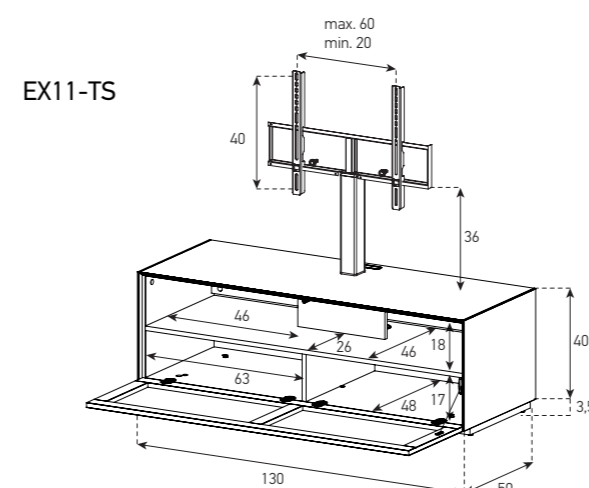

FLOOR CABINETS
130 x 40 CM (WITH HOLE & BRACKET)