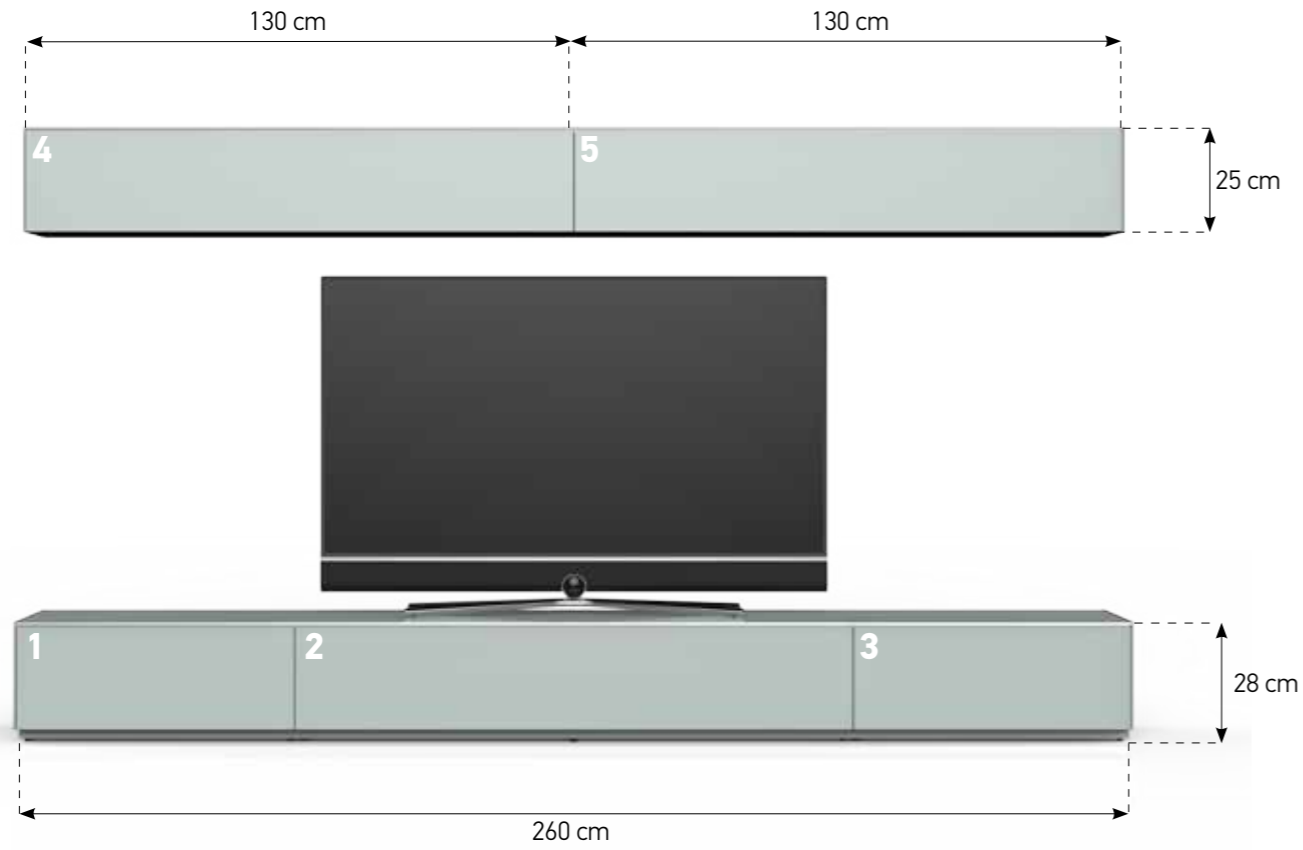

8.

- 1- EX25-F-PIT-PIT-2-B
- 2- EX15-D-PIT-PIT-2-D
- 3- EX25-D-PIT-PIT-2-C
- 4- ED65-F-PIT-PIT-B
- 5- ED65-F-PIT-PIT-C