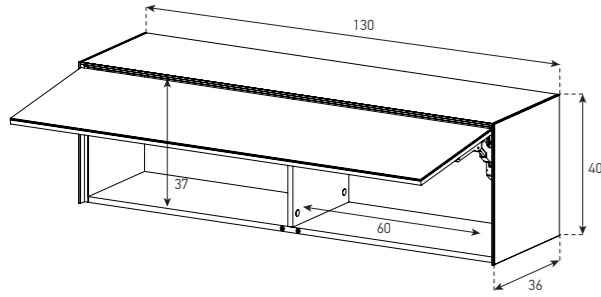

WALL UNITS
130 x 40 CM

ED 60-U

130 x 25 CM

WALL UNITS
65 x 40 CM

40 x 100 CM

40 x 130 CM

65 x 25 CM

40 x 160 CM

25 x 100 CM

ED 75-DR

25 x 130 CM

ED 85-DR

25 x 160 CM