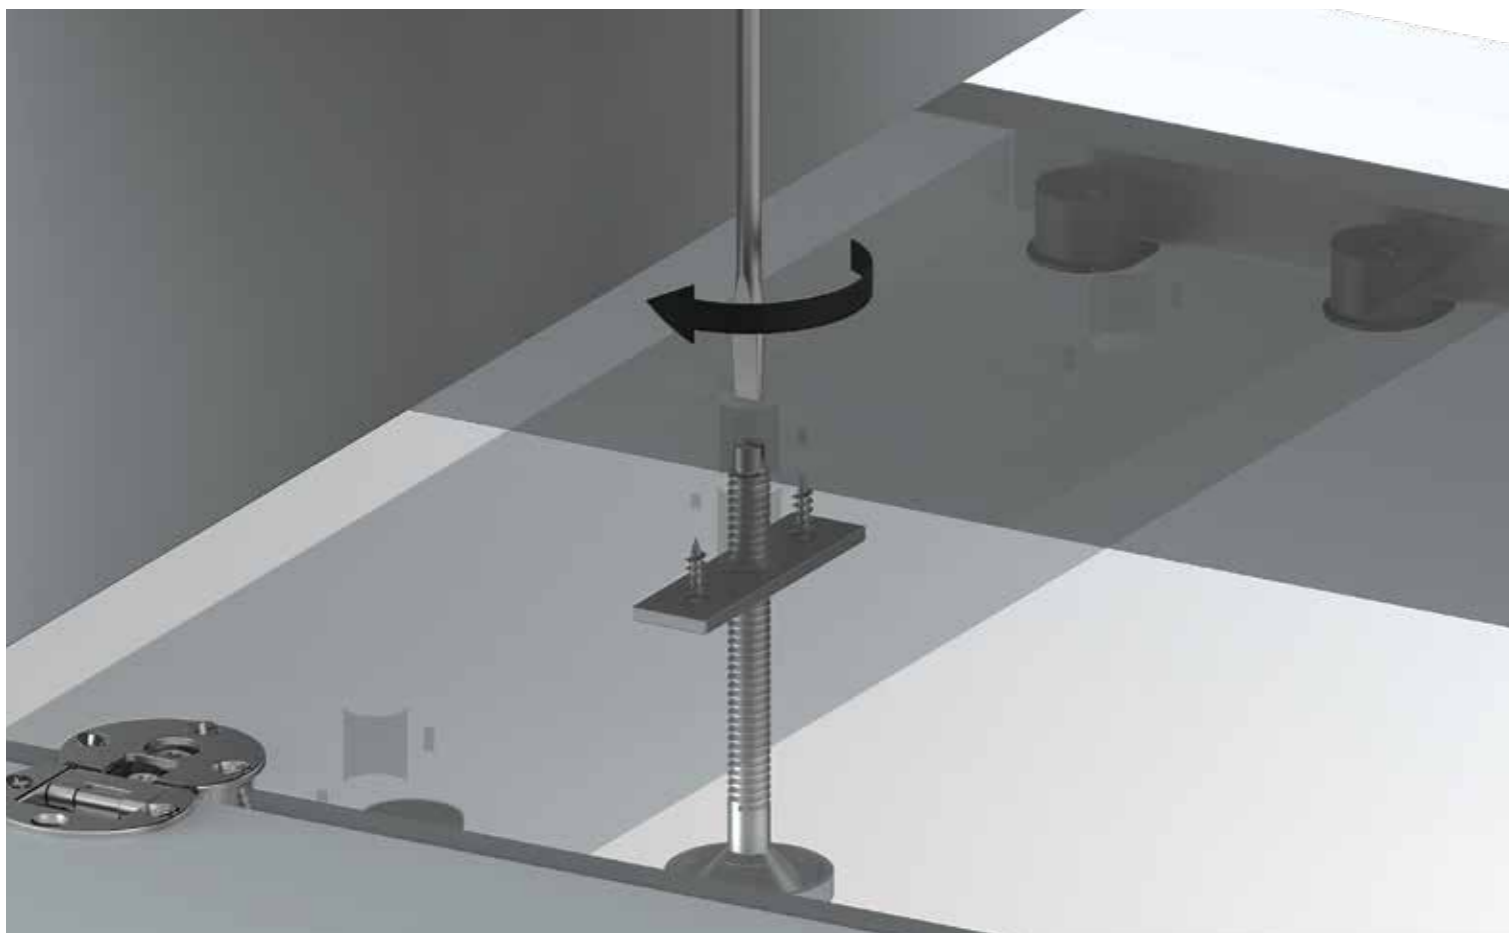

ROTATING MOUNT

Brushed anodised aluminium profile is used for TV mounting and provides rotating and an integrated cable management system.

CABLE MANAGEMENT

Cables are an essential part of your system, but you don't want to see them. Multiple and discrete horizontal and vertical cable channels make for easy access for cabling through shelves whilst keeping them out of sight within the cabinet.

CHOICE OF BASES

2 cm

8 cm

PUSH TO OPEN MECHANISM

ANODISED ALUMINIUM EDGES

Careful use of anodized aluminium profiles creates impact resistance edges.

ADJUSTABLE LEVELLING FEET

COLOR VARIABLES