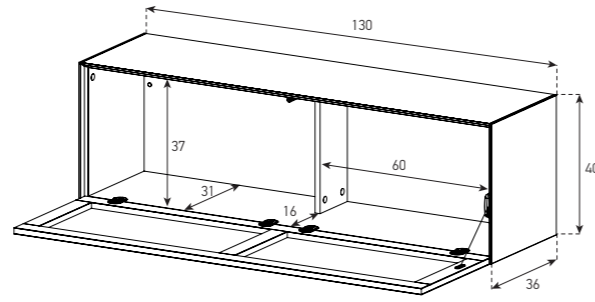

FLOOR CABINETS
130 x 40 CM (WITH HOLE & BRACKET)

FLOOR CABINETS
130 x 40 CM (WITHOUT HOLE)

FLOOR CABINETS
130 x 25 CM (WITH HOLE)

130 x 25 CM (WITH HOLE & BRACKET)

FLOOR CABINETS
130 x 25 CM (WITH HOLE)

65 x 40 CM

FOR TURN TABLE

FOR MOBILE DEVICE

FLOOR CABINETS
65 x 25 CM

160 x 25 CM

WALL UNITS
160 x 40 CM

WALL UNITS
130 x 40 CM

ED 60-F

ED 60-TS