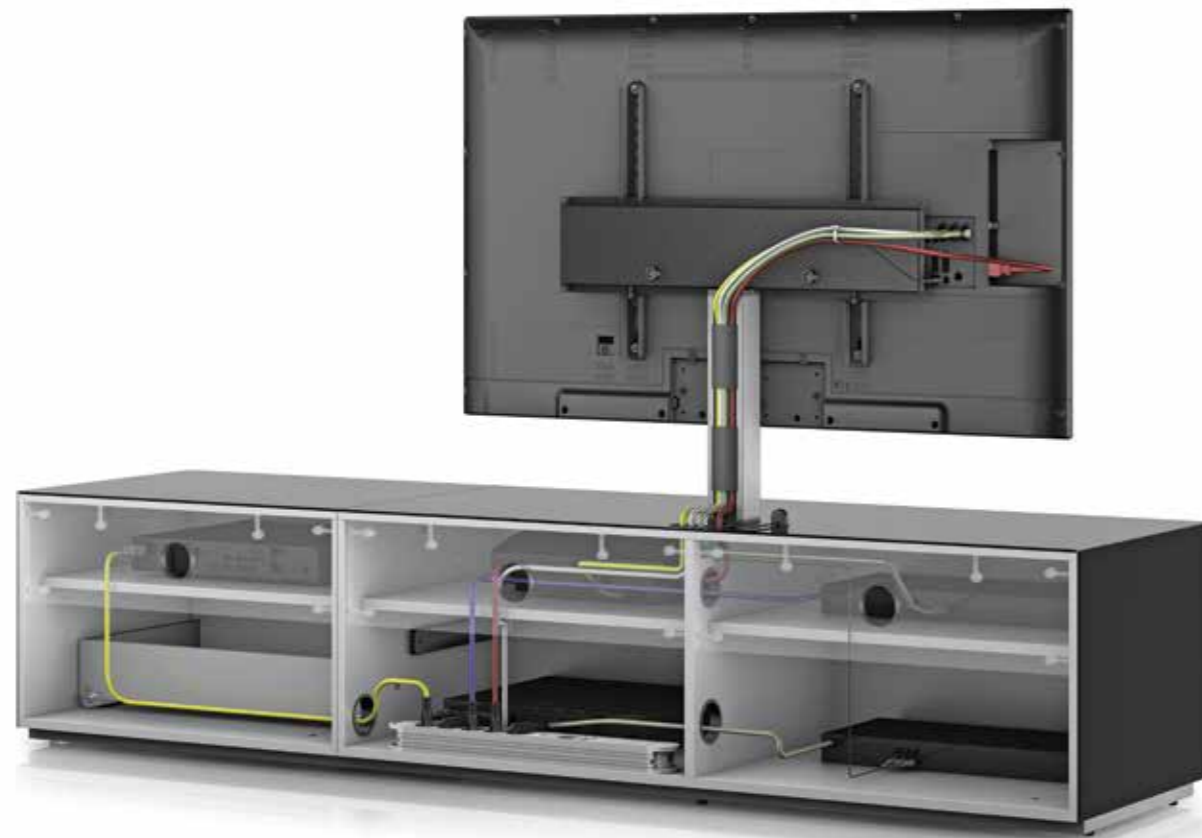

A sound bar, loudspeakers and subwoofers can be placed and operated, hidden from view, without affecting performance.

IR REPEATER

Control all your equipment with your remotes, yet keeping it out of sight. Our Infrared Repeater system relays remote control signals to your equipment within the cabinet.

ROTATING MOUNT

Brushed anodised aluminium profile is used for TV mounting and provides rotating and an integrated cable management system.

CABLE MANAGEMENT

Cables are an essential part of your system, but you don't want to see them. Multiple and discrete horizontal and vertical cable channels make for easy access for cabling through shelves whilst keeping them out of sight within the cabinet.