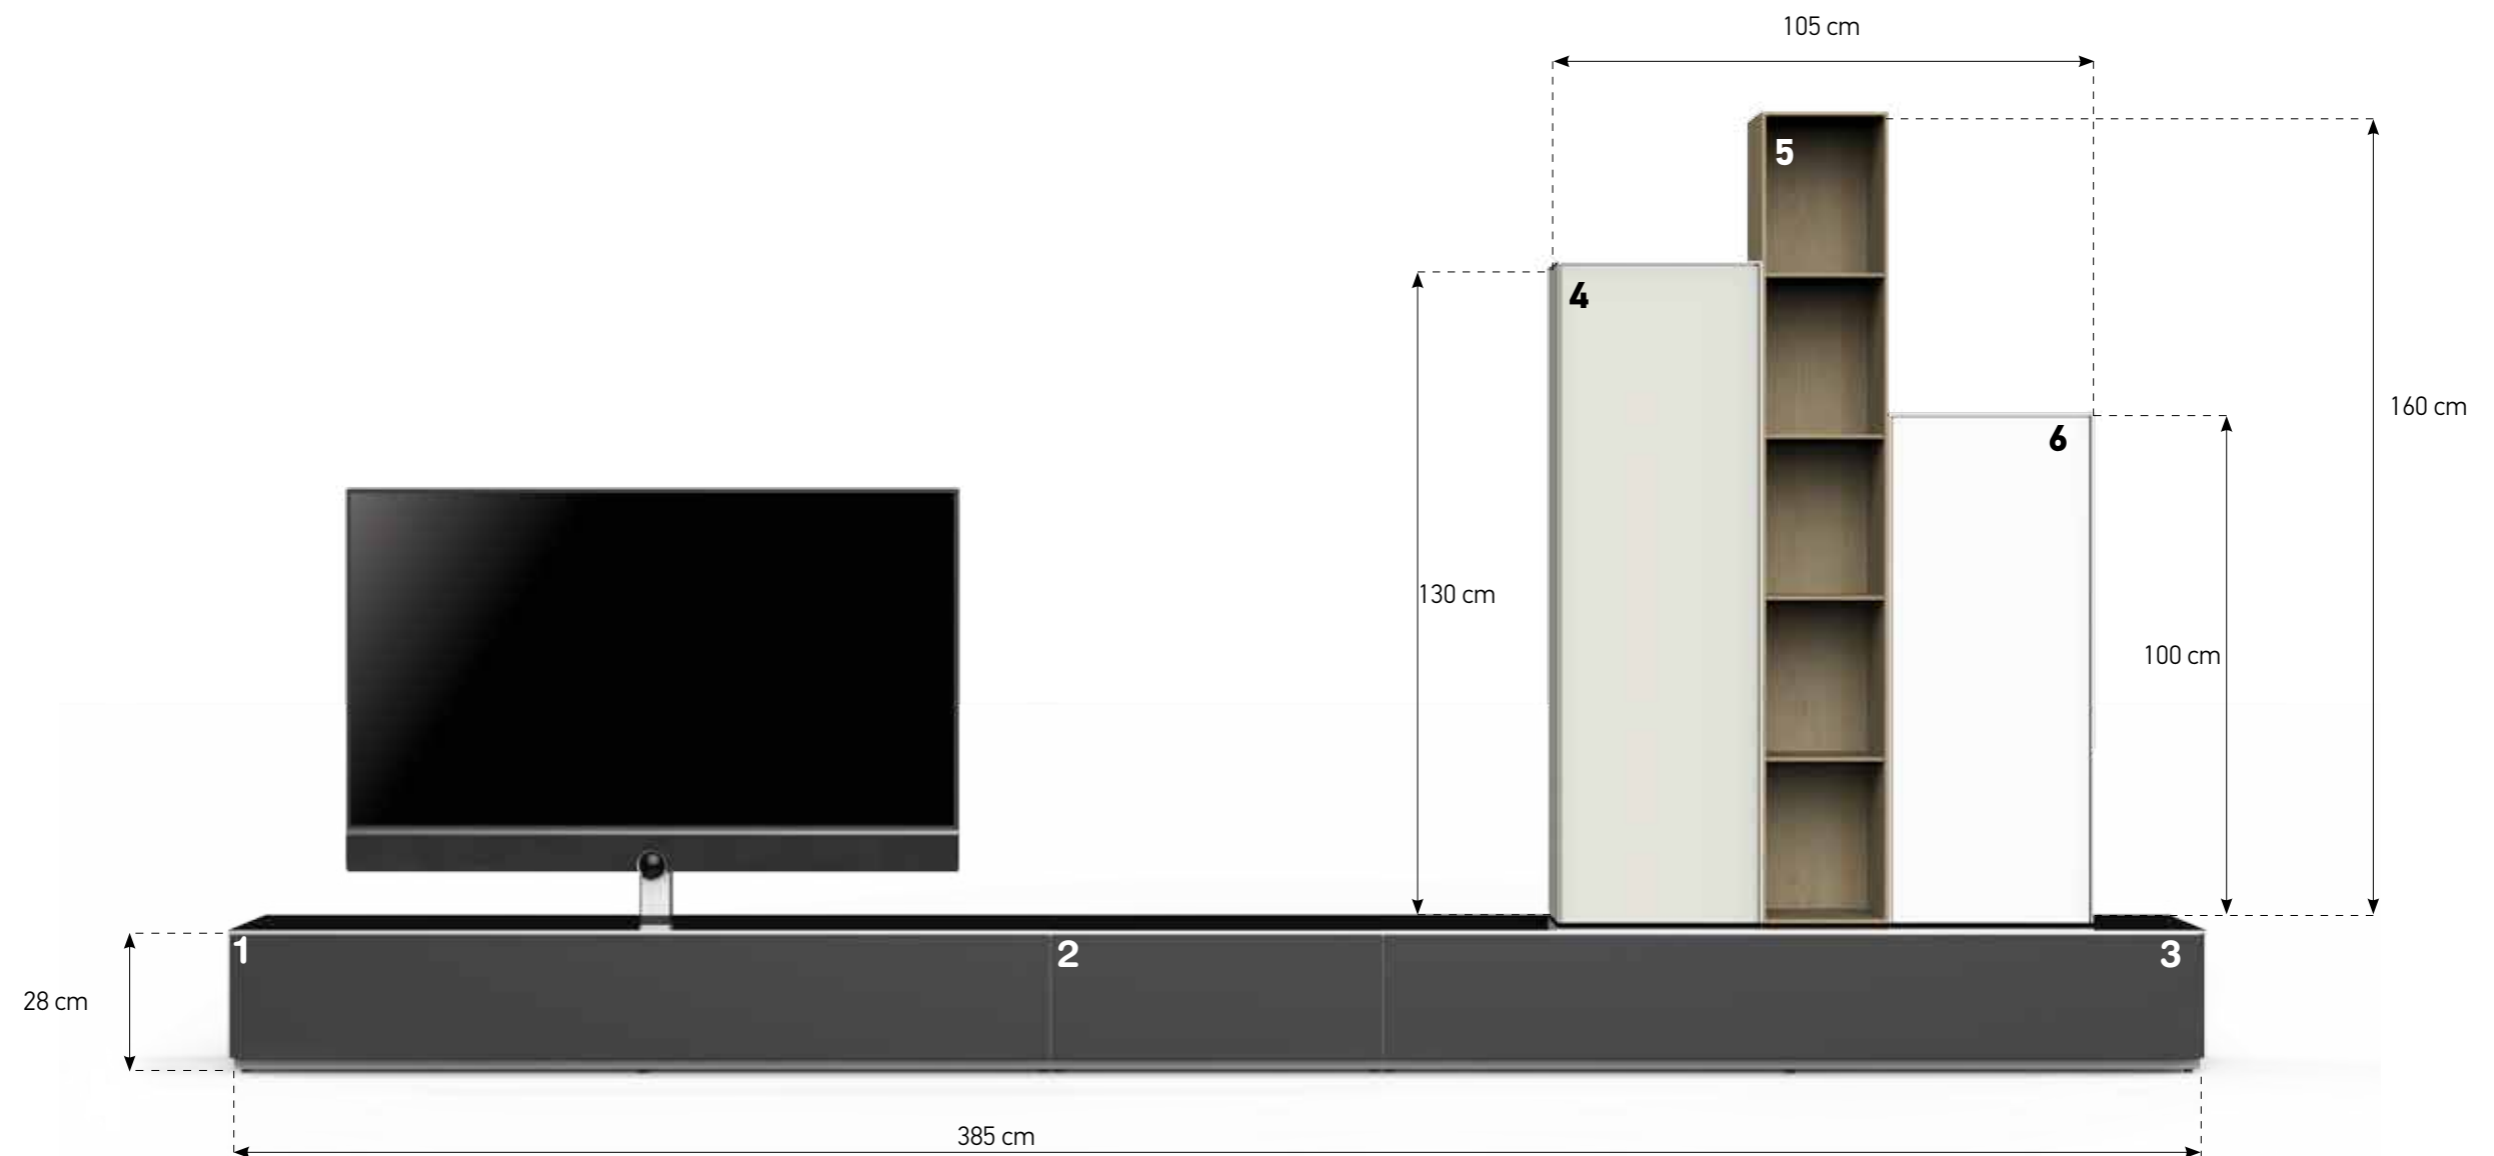

FLOOR CABINETS
160 x 40 CM (WITH HOLE)

160 x 40 CM (WITH HOLE & BRACKET)

FLOOR CABINETS
160 x 40 CM (WITHOUT HOLE)

160 x 25 CM (WITH HOLE)

160 x 25 CM (WITH HOLE & BRACKET)

160 x 25 CM (WITHOUT HOLE)

FLOOR CABINETS
130 x 40 CM (WITH HOLE)