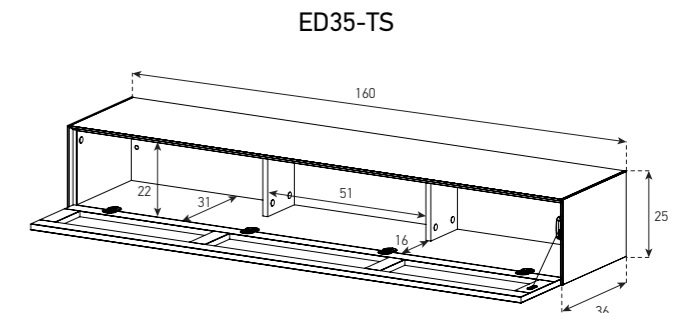

FOR TURN TABLE

FOR MOBILE DEVICE

FLOOR CABINETS
65 x 25 CM

160 x 25 CM

WALL UNITS
160 x 40 CM

WALL UNITS
130 x 40 CM

ED 60-F

ED 60-TS