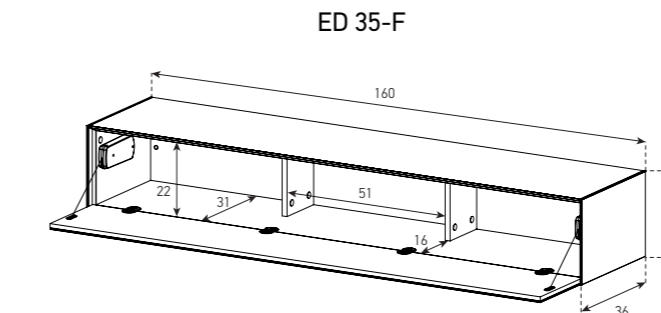

FOR TURN TABLE

FOR MOBILE DEVICE

FLOOR CABINETS
65 x 25 CM

160 x 25 CM

WALL UNITS
160 x 40 CM

WALL UNITS
130 x 40 CM

ED 60-F

ED 60-TS