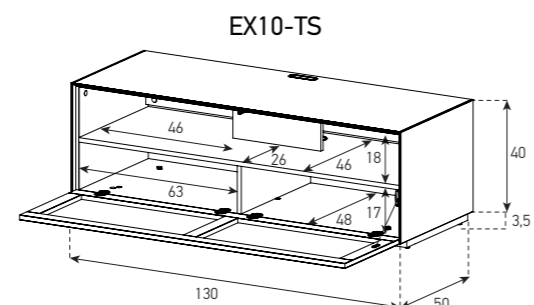

FLOOR CABINETS
160 x 40 CM (WITH HOLE)

160 x 40 CM (WITH HOLE & BRACKET)

FLOOR CABINETS
160 x 40 CM (WITHOUT HOLE)

160 x 25 CM (WITH HOLE)

160 x 25 CM (WITH HOLE & BRACKET)

160 x 25 CM (WITHOUT HOLE)

FLOOR CABINETS
130 x 40 CM (WITH HOLE)