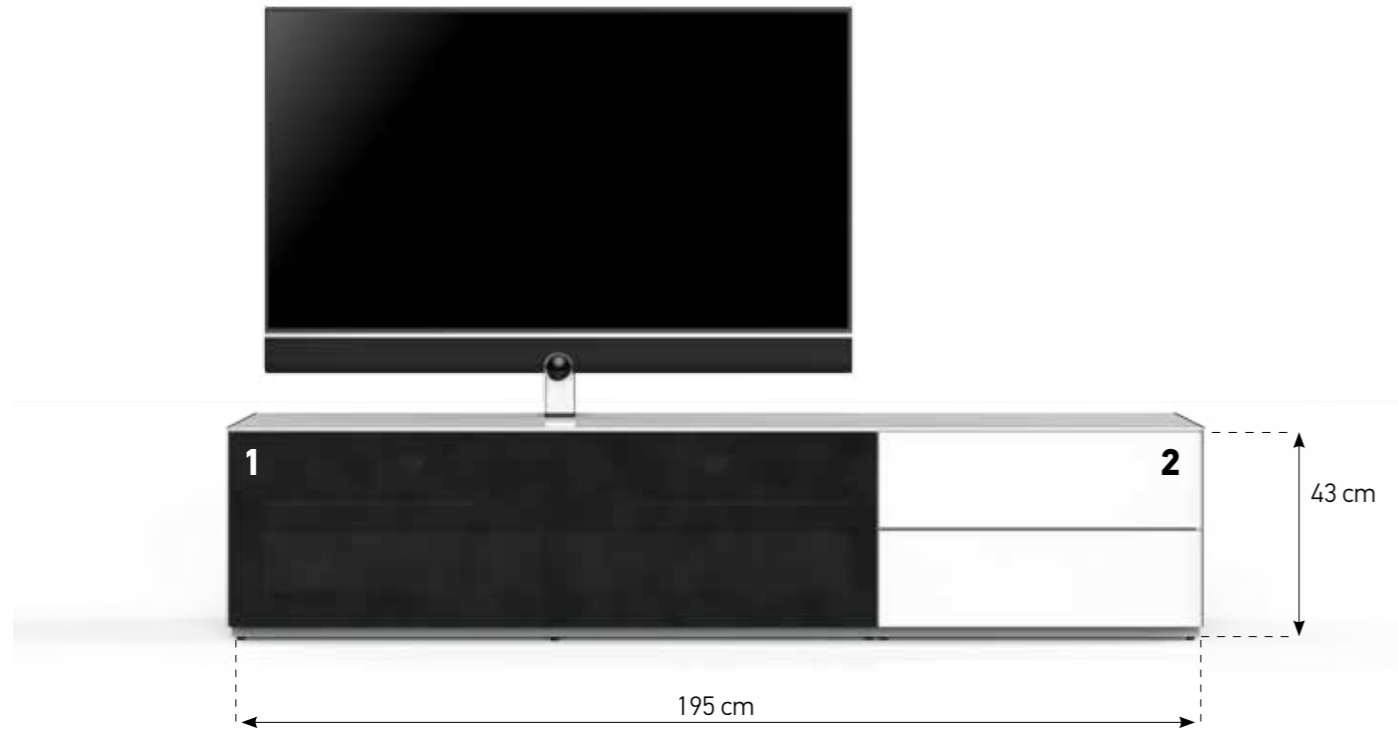

4.

1- EX11-TS-WHT-BLK-2-B
2- EX20-DD-WHT-WHT-2-C