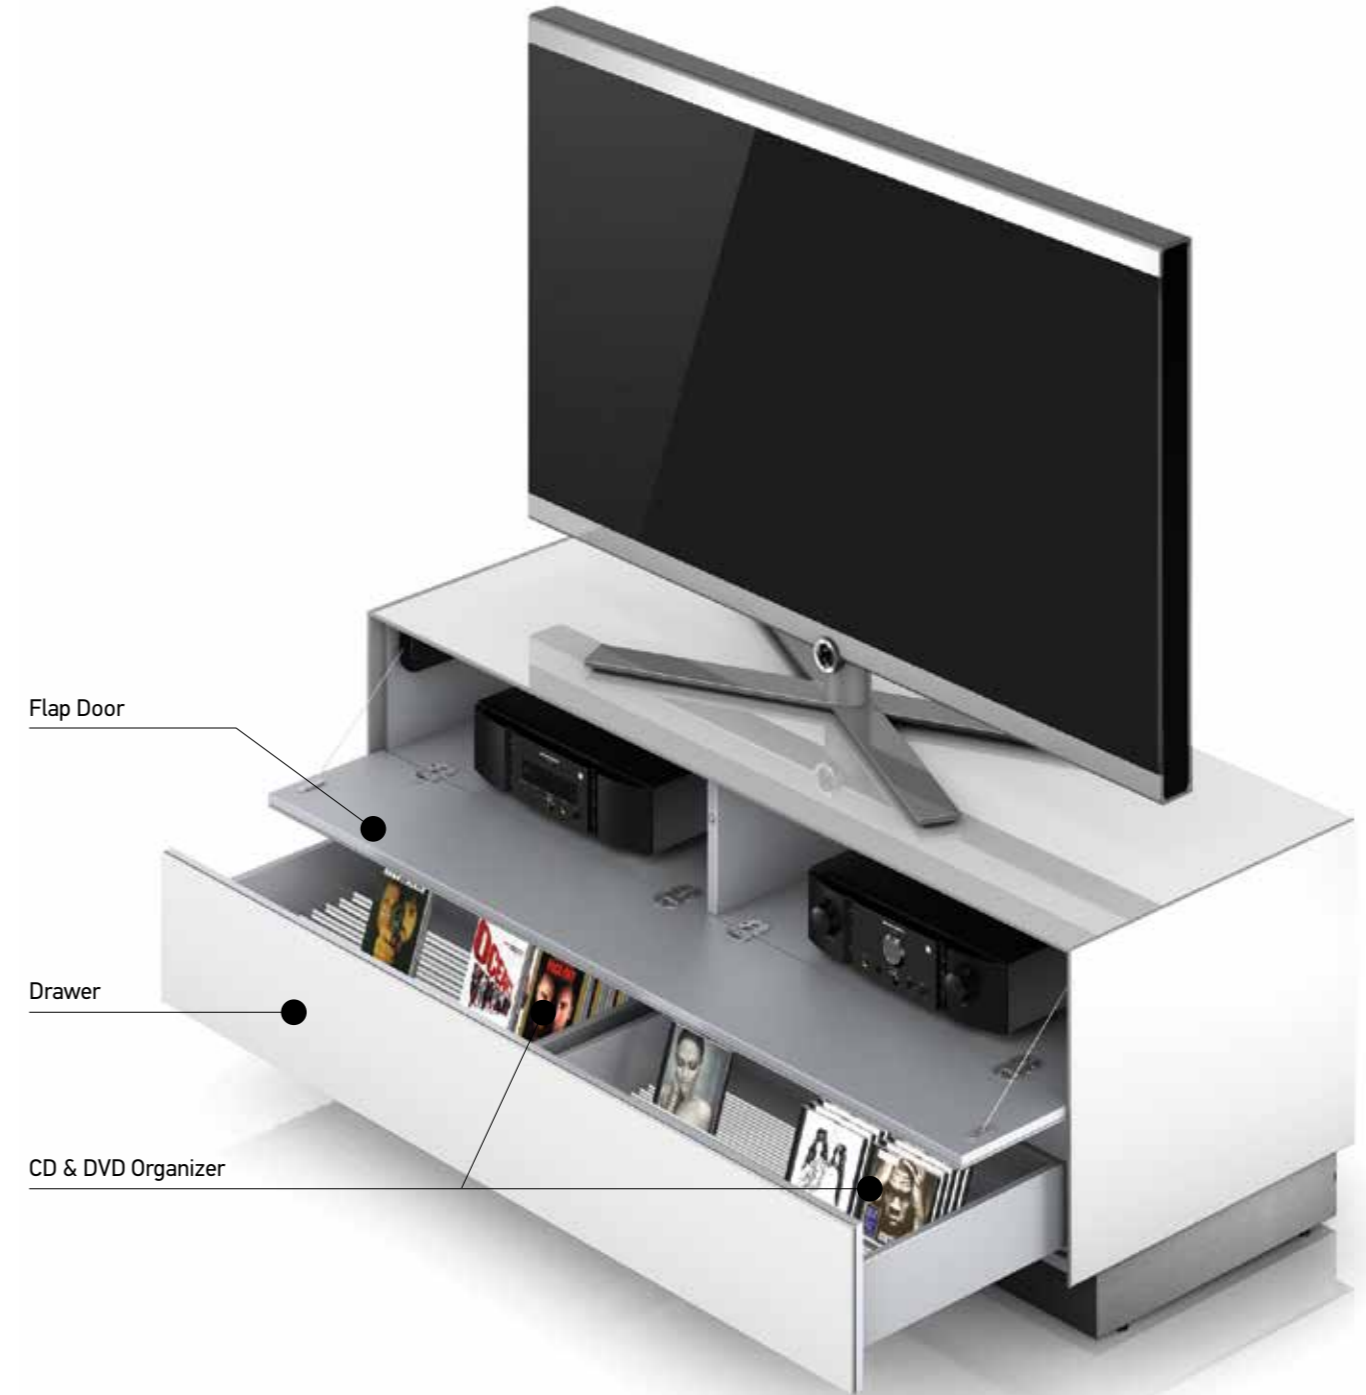

DRAWER SLIDES & FLAP DOORS

High-quality flap mechanisms ensures soft opening and closing. Drawers incorporate high performance and luxury "push to open" mechanisms

MODULAR CONSTRUCTION

Modular design for exceptional freedom to meet your personal requirements. Modular construction allows you to arrange cabinets as you require, floor standing, attached to your walls, or both, you decide. A system of specialist furniture that combines elegance, technical performance and perfection.

A sound bar, loudspeakers and subwoofers can be placed and operated, hidden from view, without affecting performance.

IR REPEATER

Control all your equipment with your remotes, yet keeping it out of sight. Our Infrared Repeater system relays remote control signals to your equipment within the cabinet.

ROTATING MOUNT

Brushed anodised aluminium profile is used for TV mounting and provides rotating and an integrated cable management system.

CABLE MANAGEMENT

Cables are an essential part of your system, but you don't want to see them. Multiple and discrete horizontal and vertical cable channels make for easy access for cabling through shelves whilst keeping them out of sight within the cabinet.