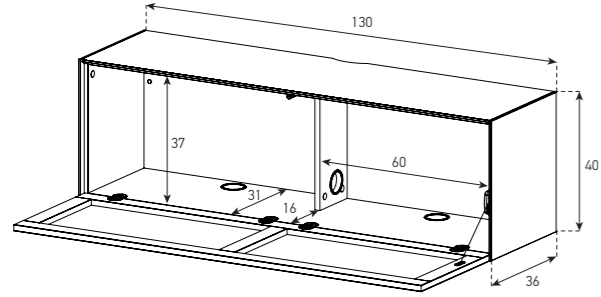

ED 61-TS (WITH CABLE MANAGEMENT)